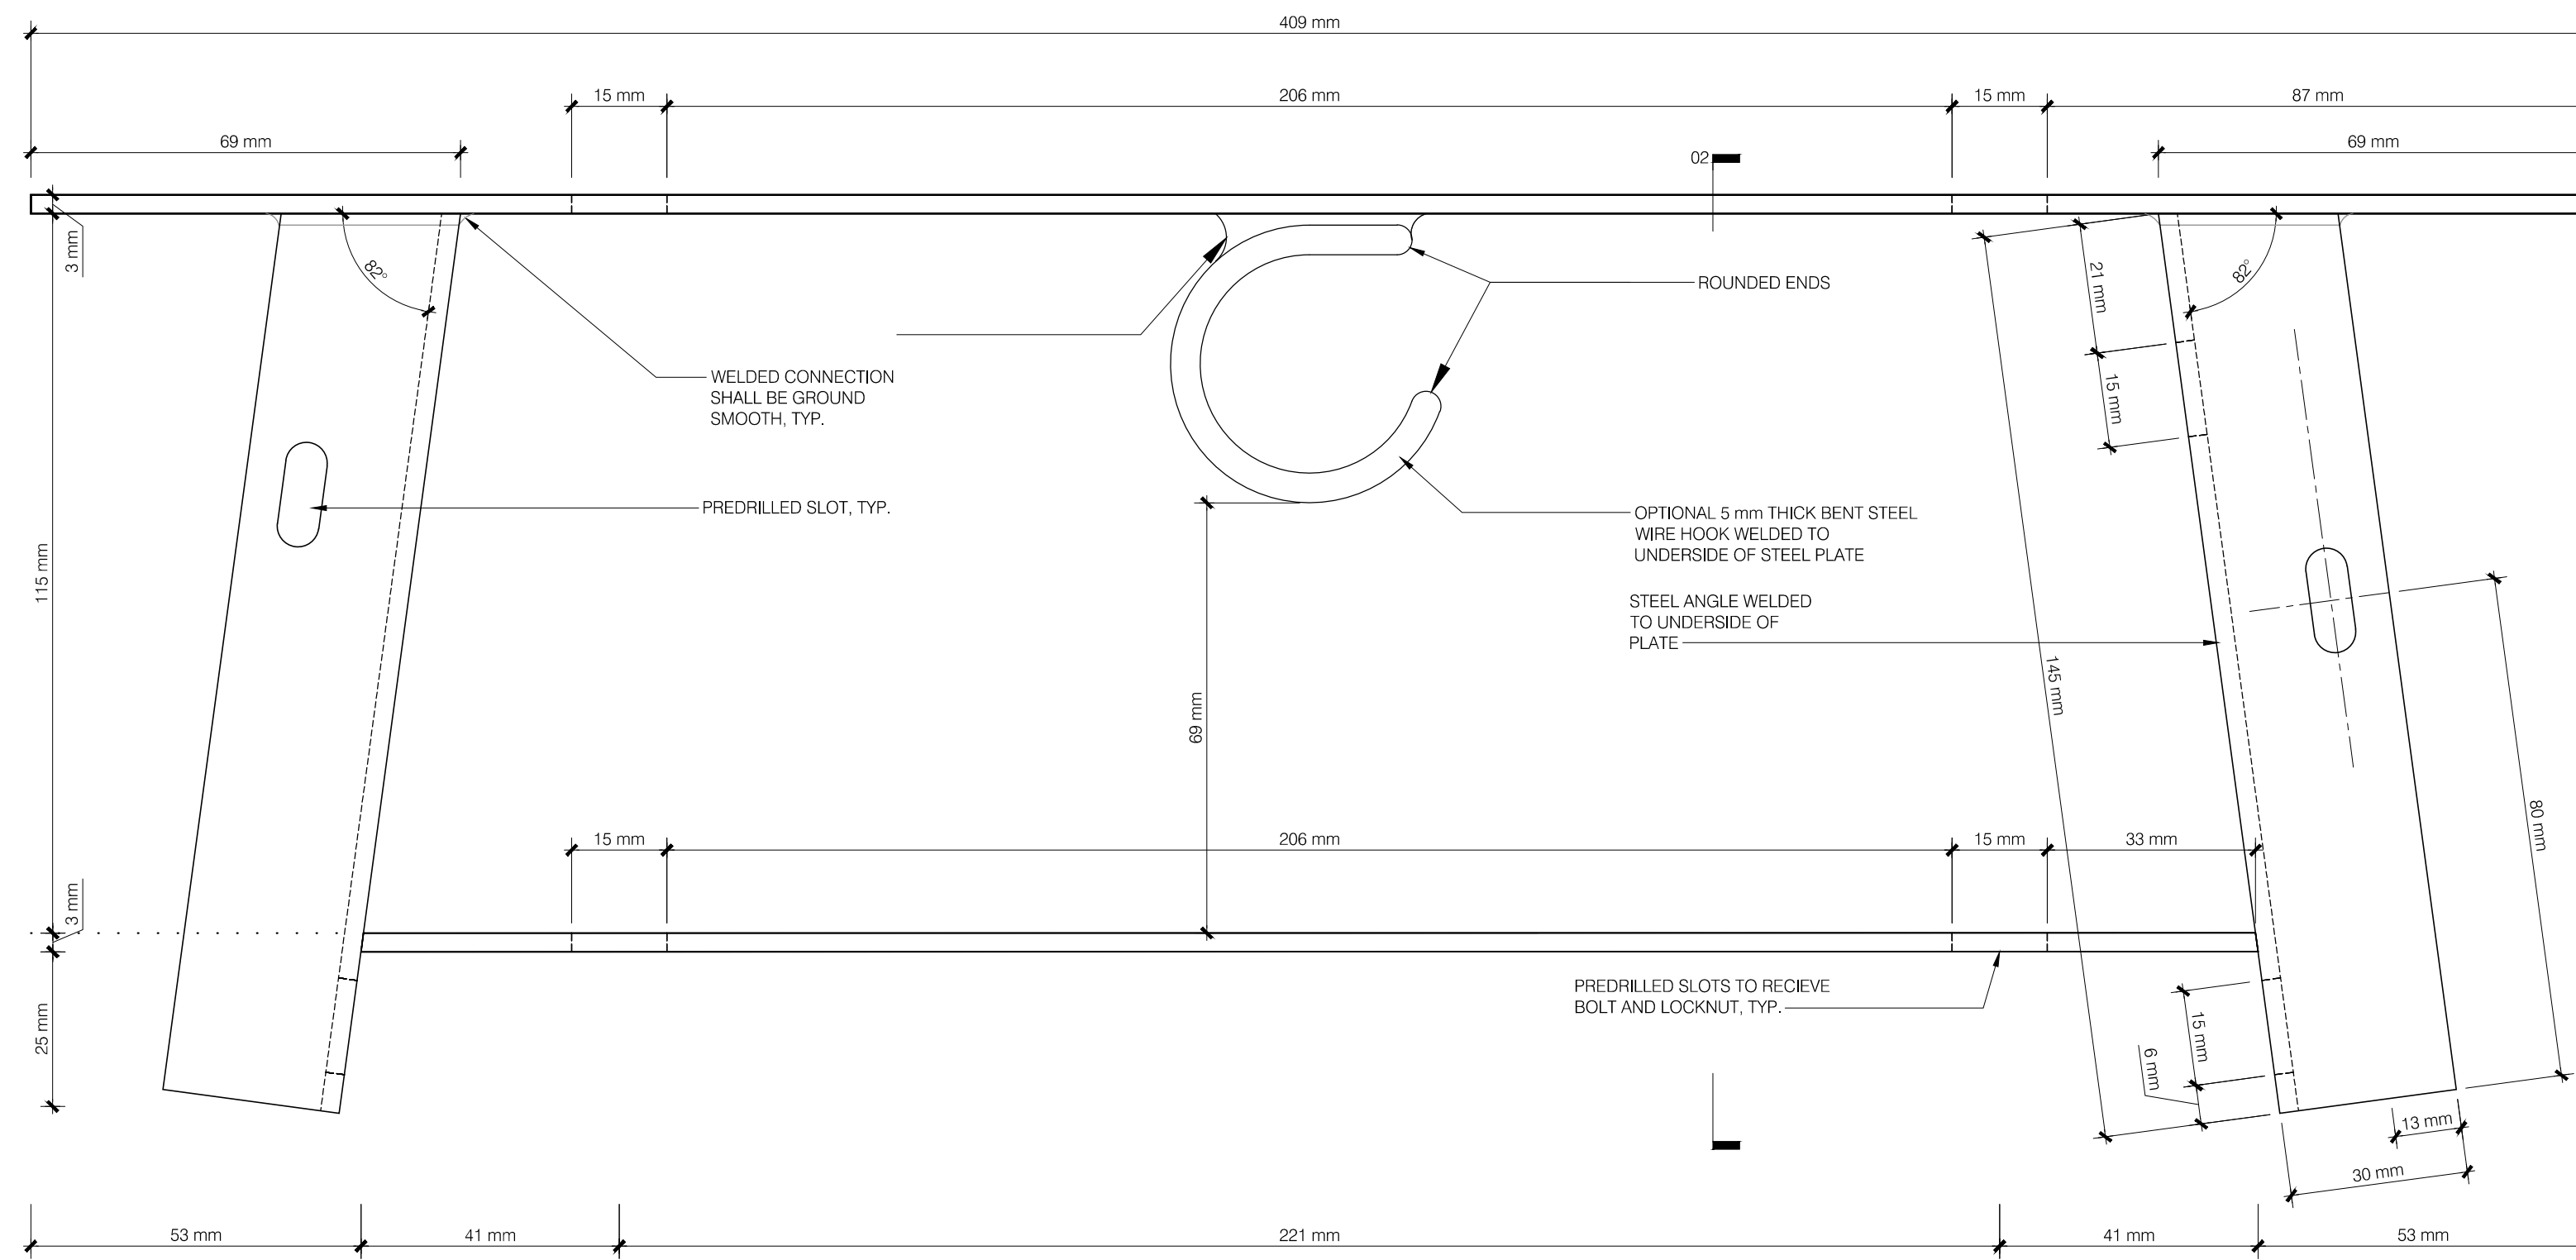

Receptor Double Scheme 1:1

01 DESK LEFT SIDE RECEPTOR ELEVATION  
1:1 SCALE

02 DESK LEFT SIDE RECEPTOR SECTION  
1:1 SCALE

03 DESK LEFT SIDE RECEPTOR ELEVATION  
1:1 SCALE

04 DESK LEFT SIDE RECEPTOR SECTION  
1:1 SCALE