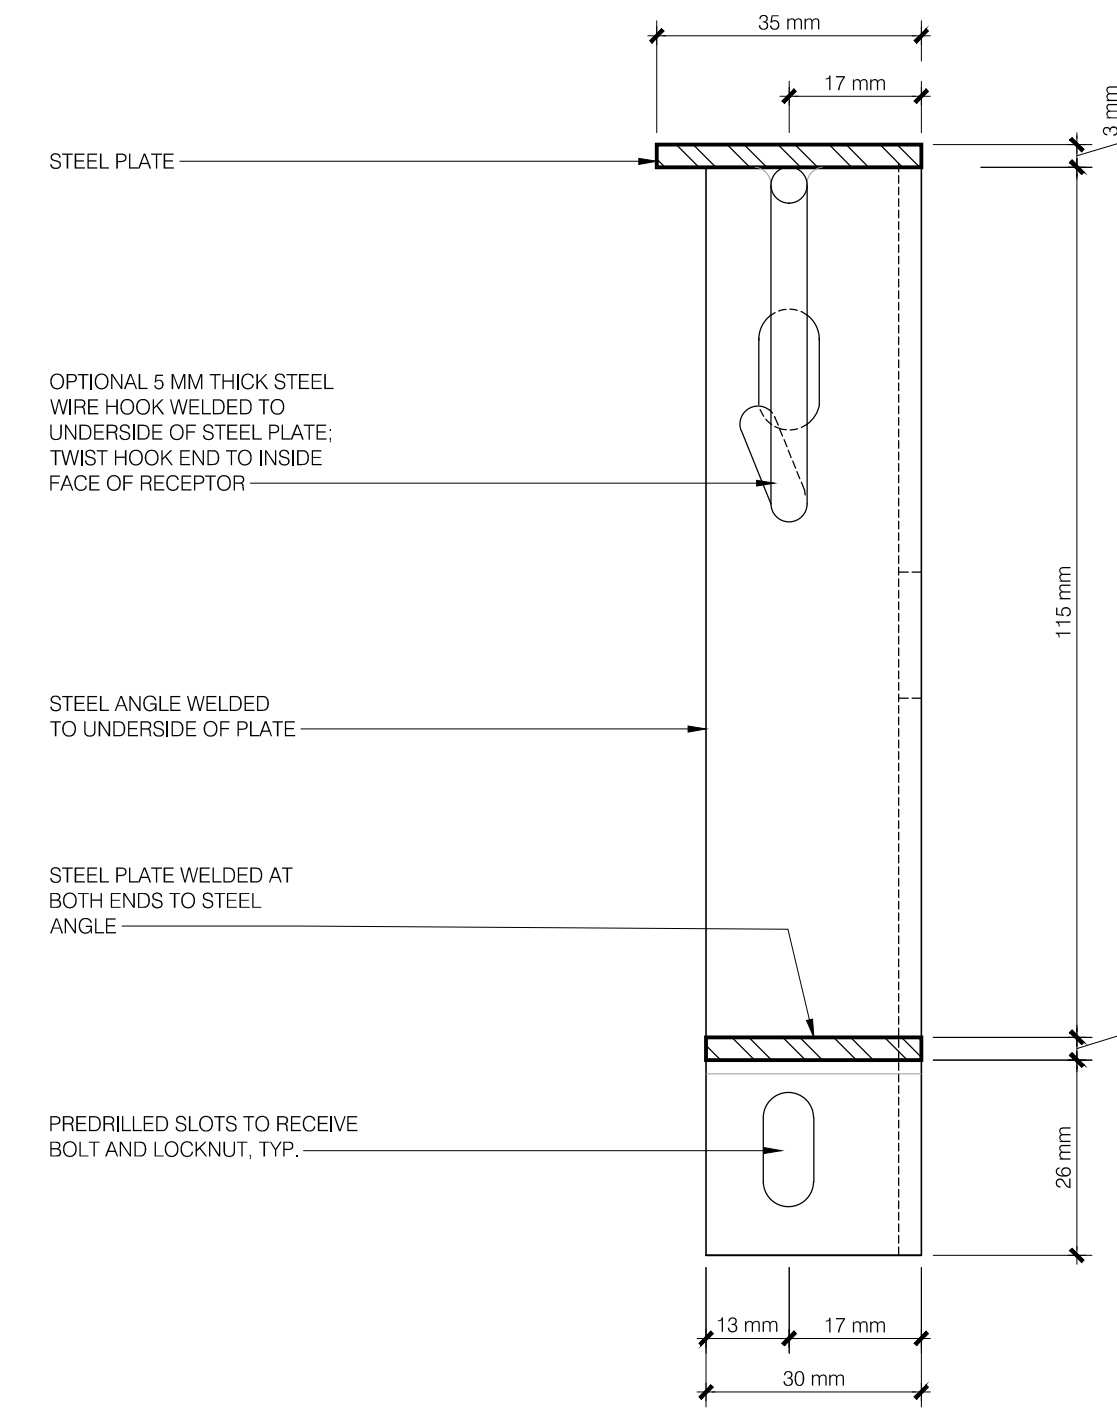

Receptor Double Scheme 1:1

01 DESK LEFT SIDE RECEPTOR ELEVATION  
1:1 SCALE

02 DESK LEFT SIDE RECEPTOR SECTION  
1:1 SCALE

03 DESK LEFT SIDE RECEPTOR ELEVATION  
1:1 SCALE

04 DESK LEFT SIDE RECEPTOR SECTION  
1:1 SCALE