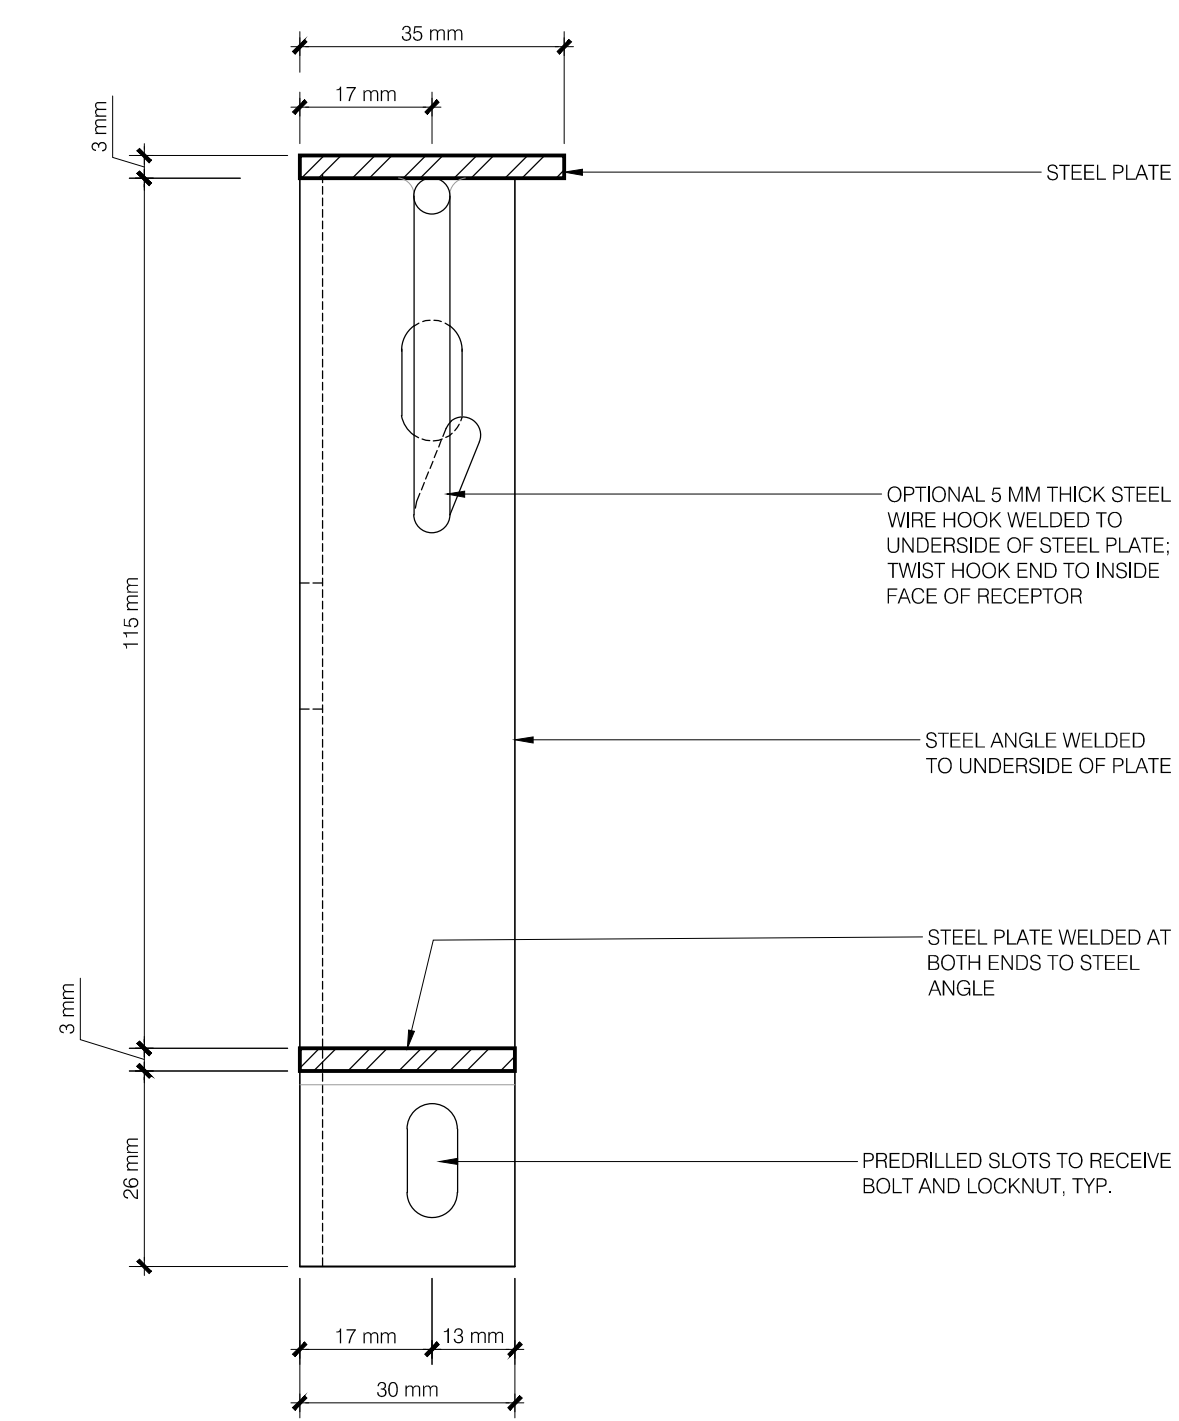

Receptor Double Scheme 1:1

01 DESK LEFT SIDE RECEPTOR ELEVATION  
1:1 SCALE

02 DESK LEFT SIDE RECEPTOR SECTION  
1:1 SCALE

03 DESK LEFT SIDE RECEPTOR ELEVATION  
1:1 SCALE

04 DESK LEFT SIDE RECEPTOR SECTION  
1:1 SCALE