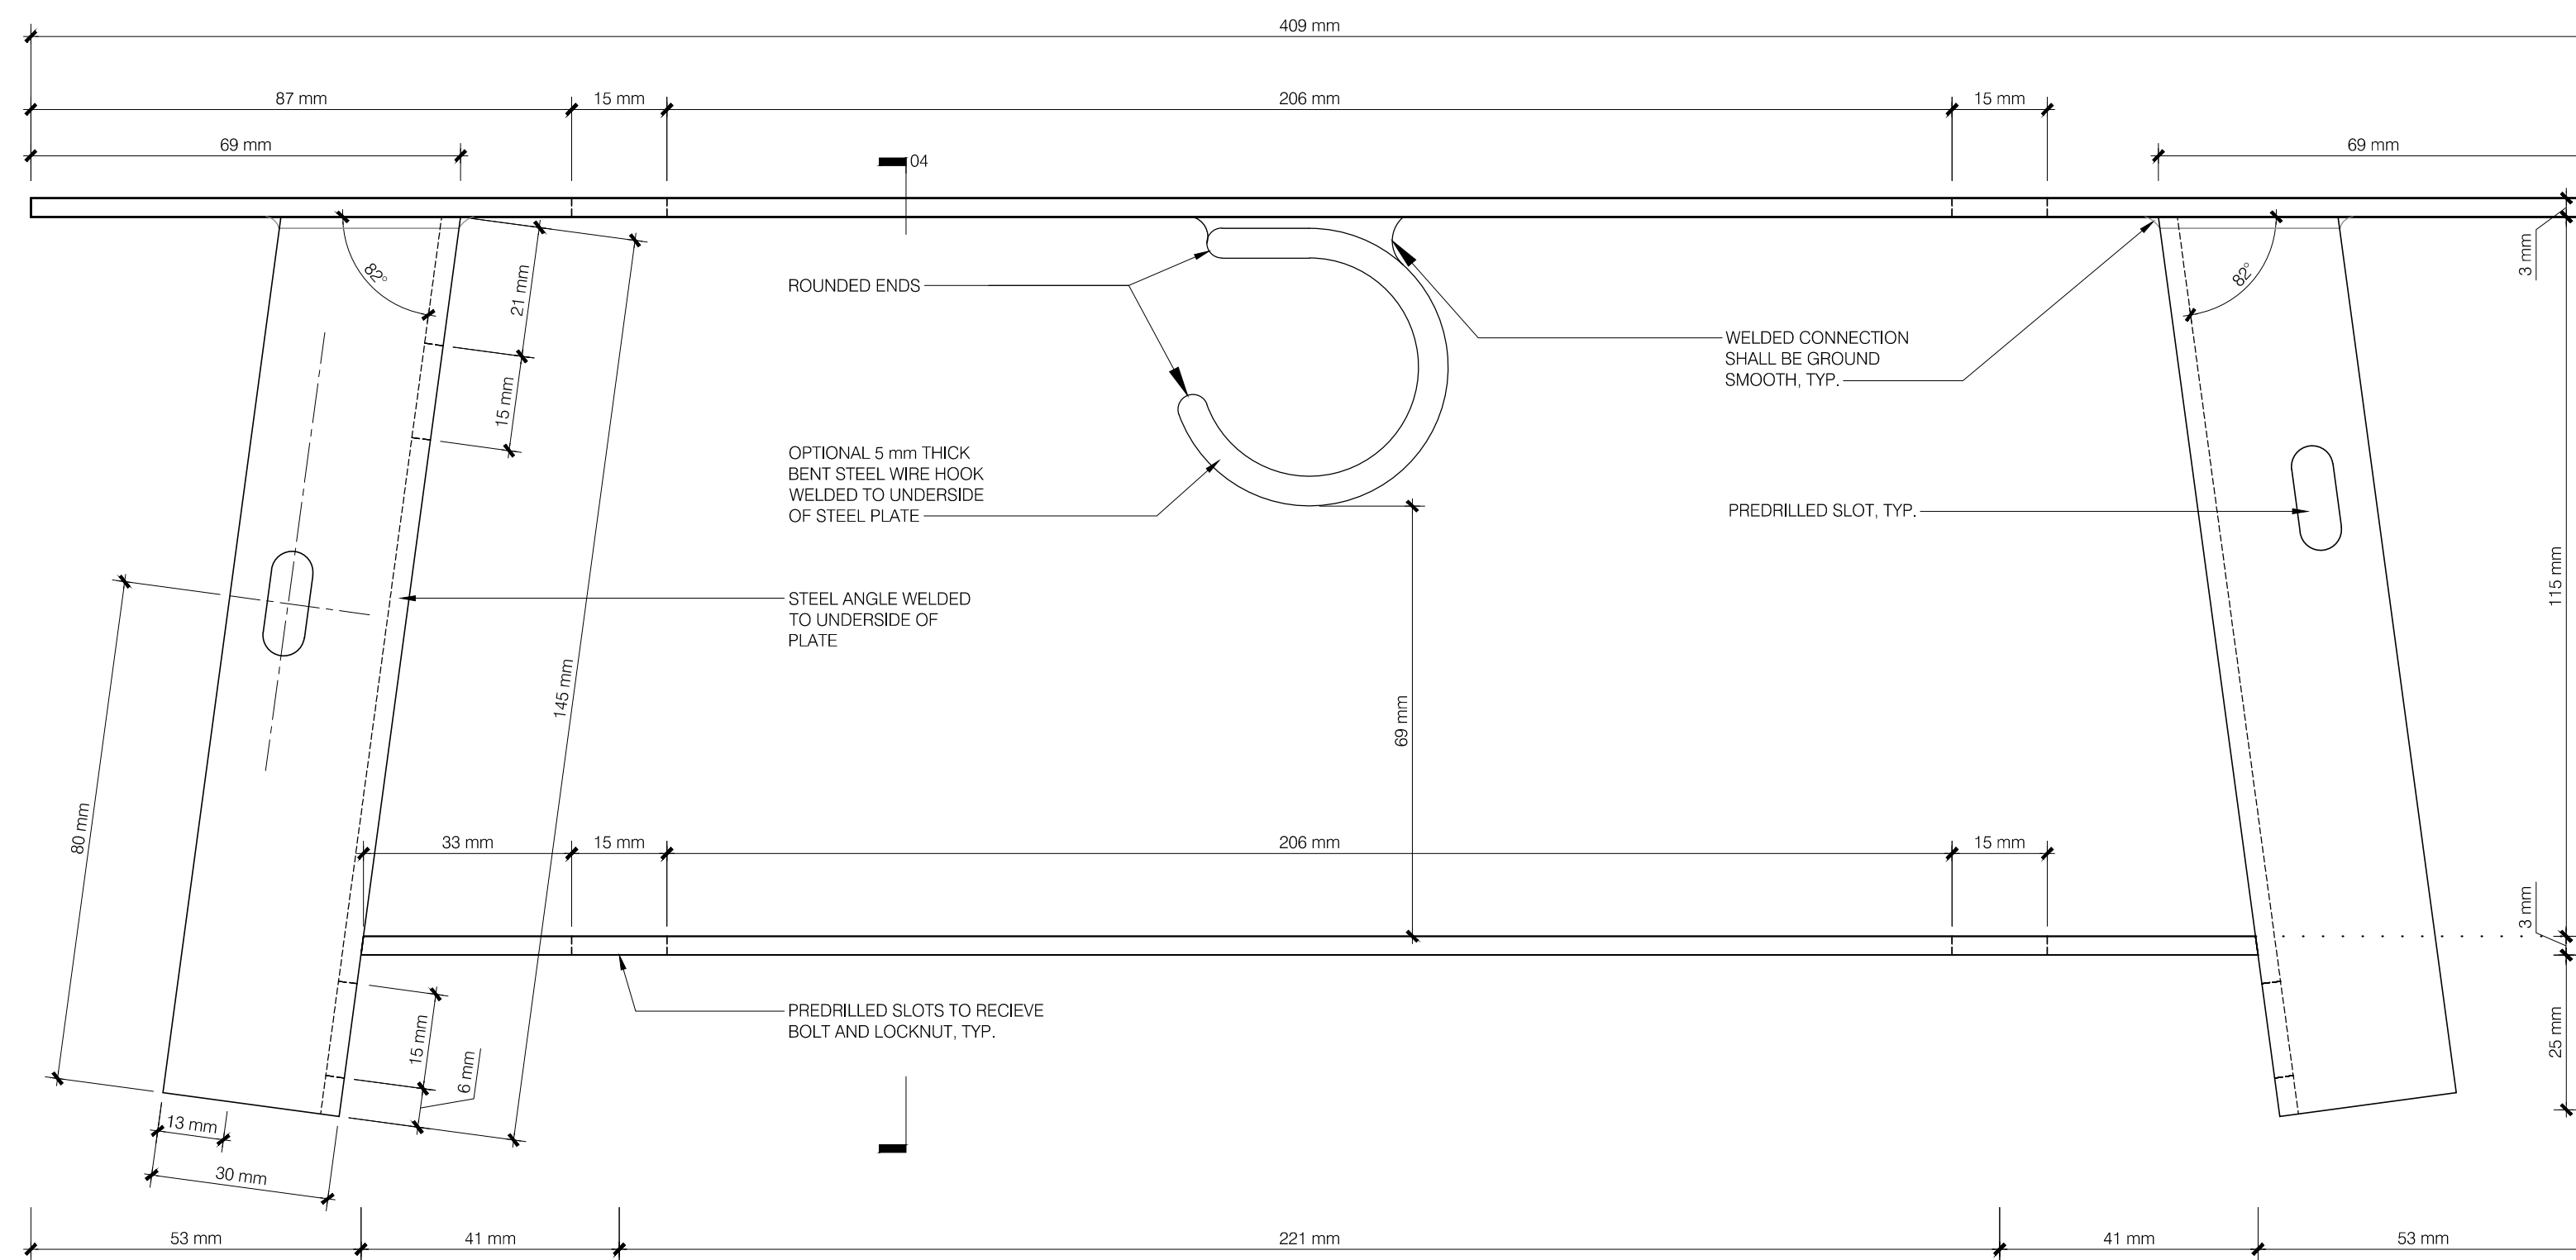

Receptor Double Scheme 1:1

01 DESK LEFT SIDE RECEPTOR ELEVATION  
1:1 SCALE

02 DESK LEFT SIDE RECEPTOR SECTION  
1:1 SCALE

03 DESK LEFT SIDE RECEPTOR ELEVATION  
1:1 SCALE

04 DESK LEFT SIDE RECEPTOR SECTION  
1:1 SCALE