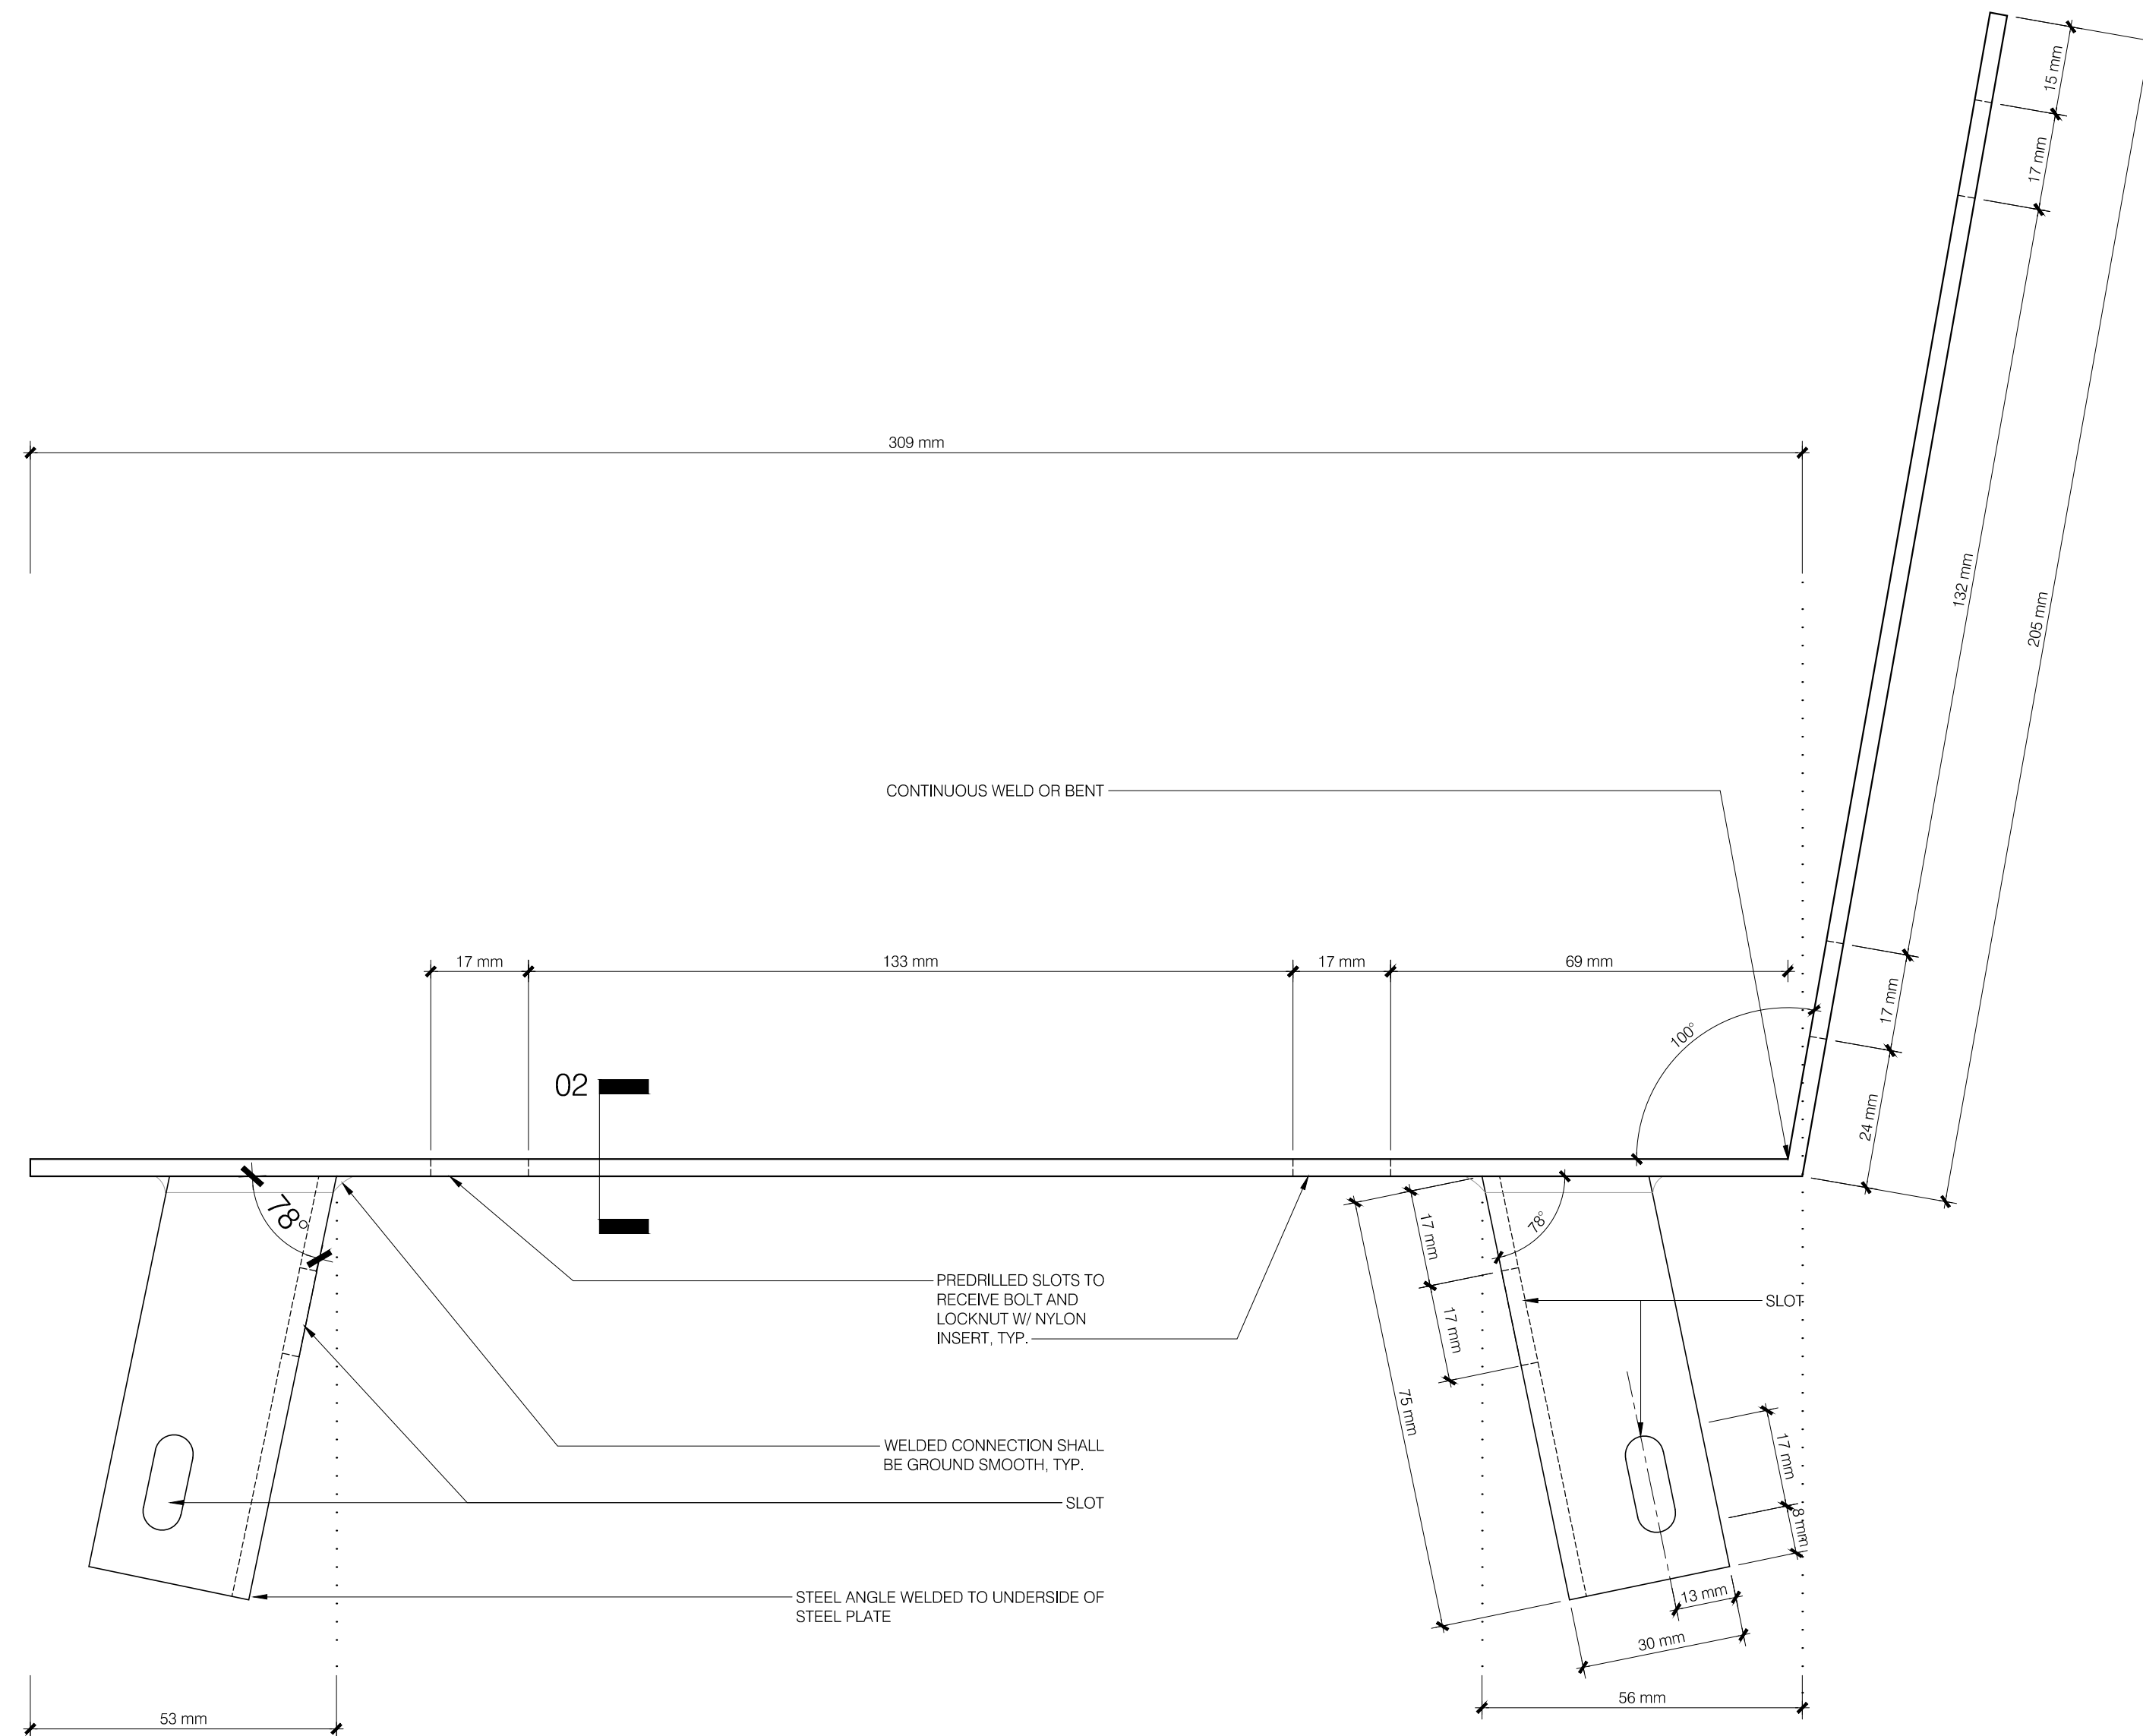

01 CHAIR RIGHT SIDE RECEPTOR ELEVATION
1:1 SCALE

02 CHAIR RIGHT SIDE RECEPTOR SECTION
1:1 SCALE

01 CHAIR LEFT SIDE RECEPTOR ELEVATION
1:1 SCALE

02 CHAIR LEFT SIDE RECEPTOR SECTION
1:1 SCALE

Receptor Scheme 1:1

01 DESK LEFT SIDE RECEPTOR ELEVATION
1:1 SCALE

02 DESK LEFT SIDE RECEPTOR SECTION
1:1 SCALE

03 DESK LEFT SIDE RECEPTOR ELEVATION
1:1 SCALE

04 DESK LEFT SIDE RECEPTOR SECTION
1:1 SCALE