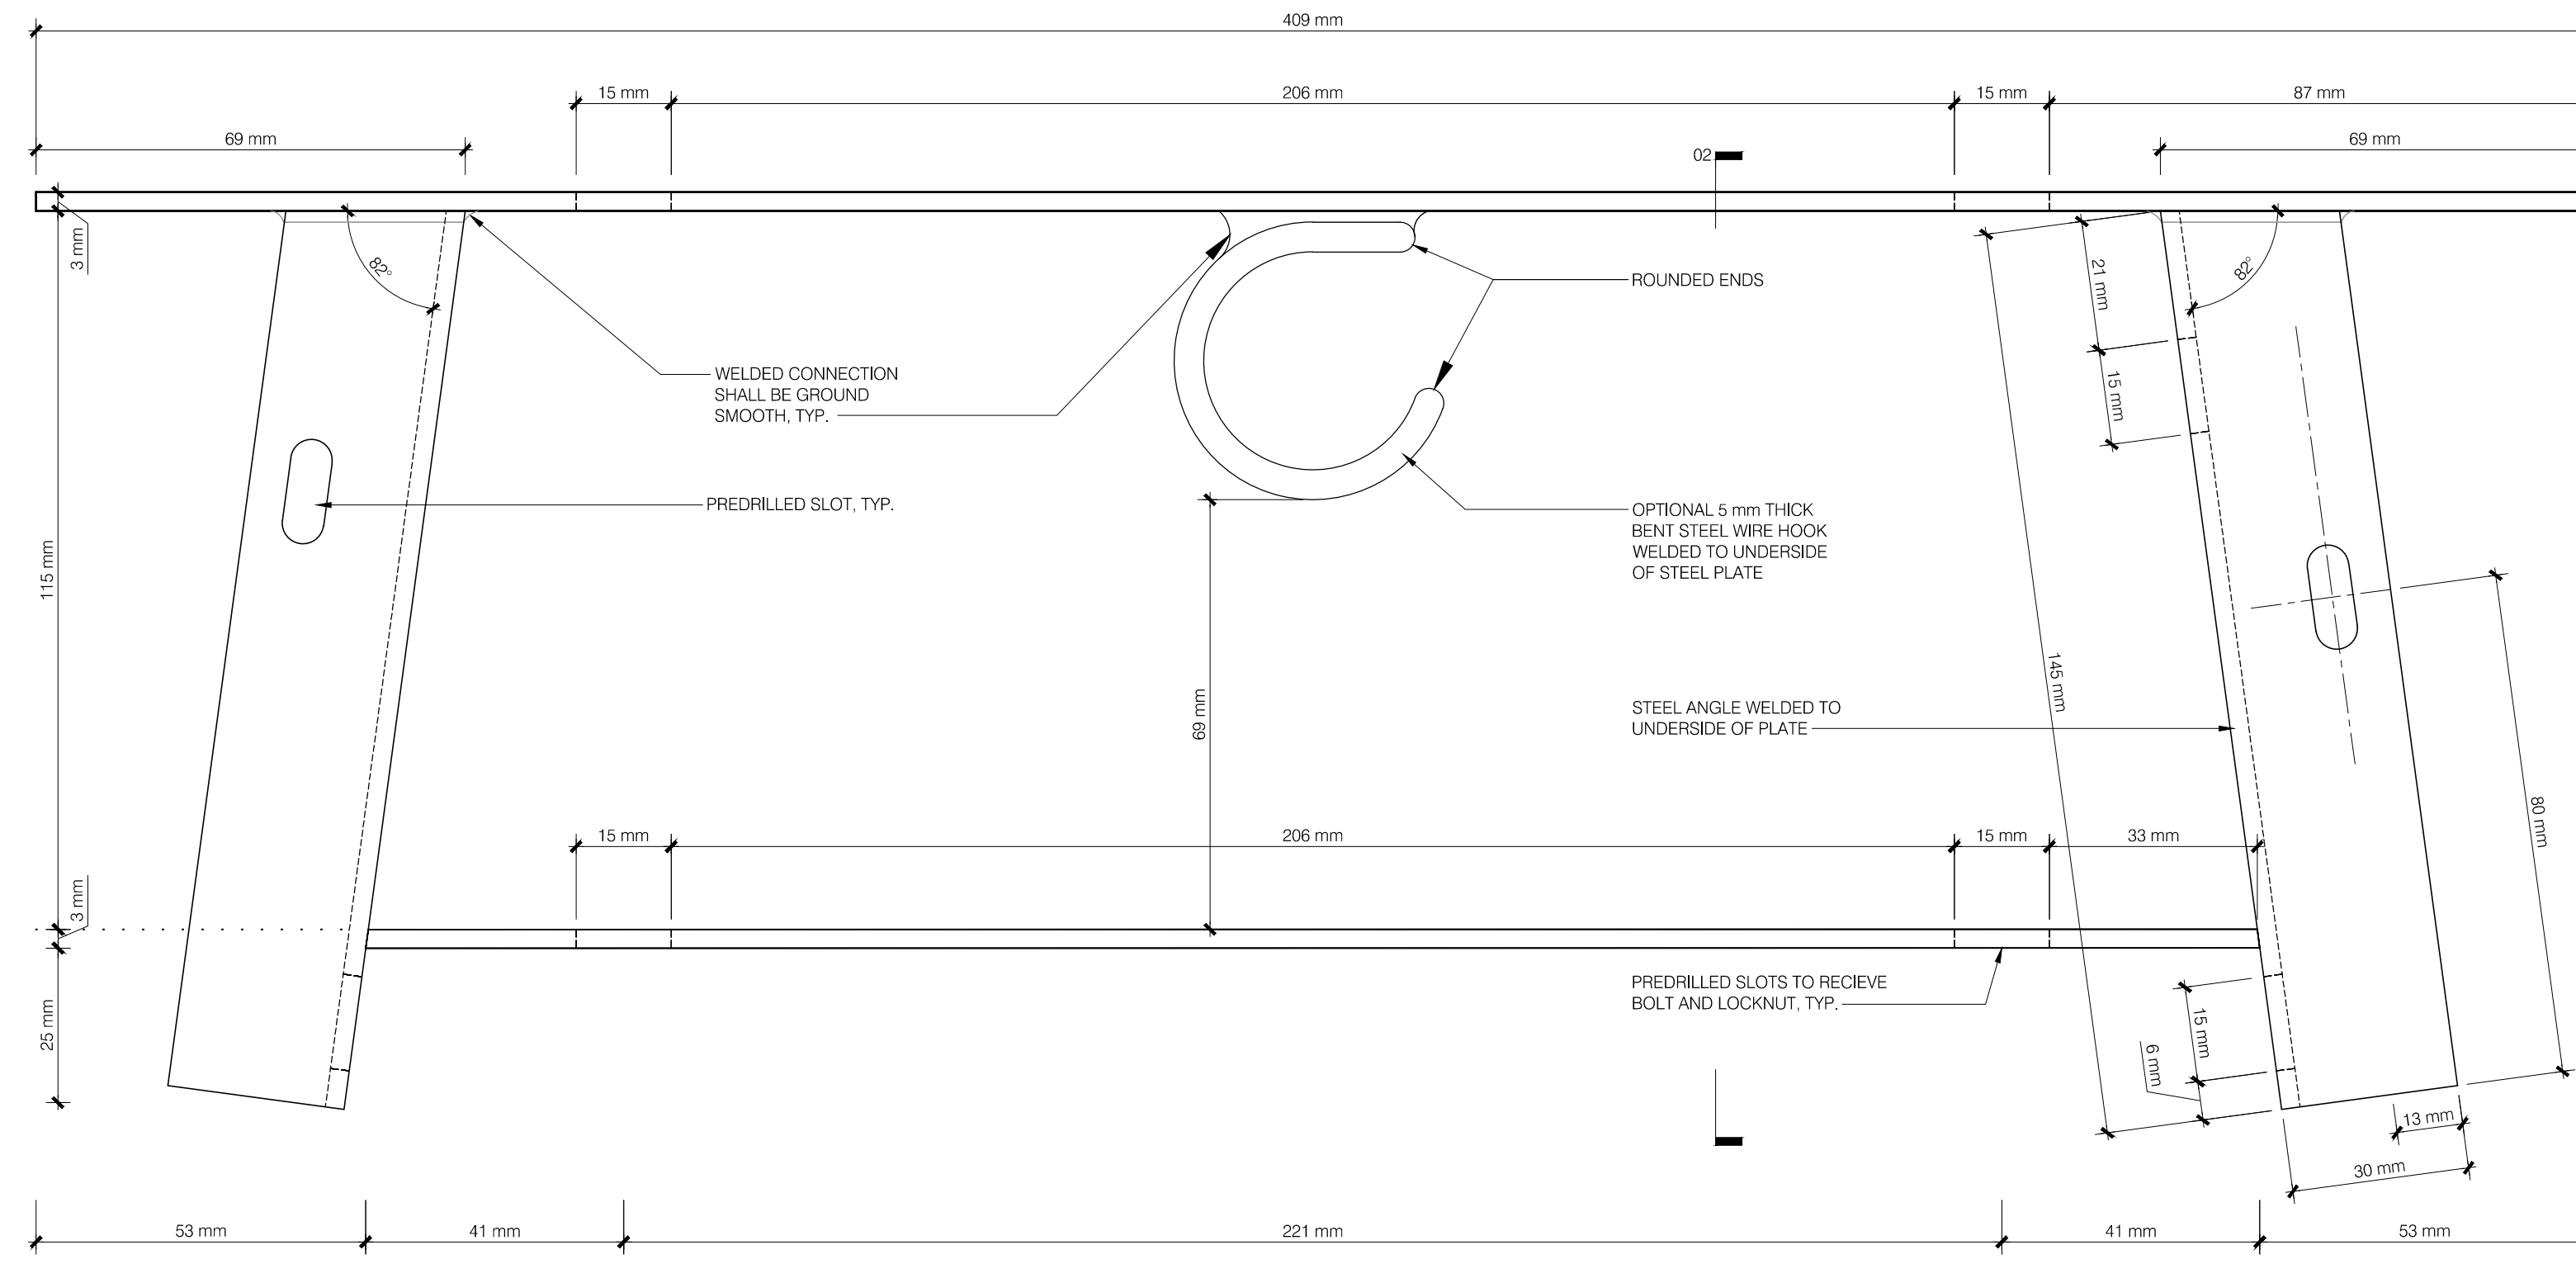

01 CHAIR RIGHT SIDE RECEPTOR ELEVATION
1:1 SCALE

02 CHAIR RIGHT SIDE RECEPTOR SECTION
1:1 SCALE

01 CHAIR LEFT SIDE RECEPTOR ELEVATION
1:1 SCALE

02 CHAIR LEFT SIDE RECEPTOR SECTION
1:1 SCALE

Receptor Scheme 1:1

01 DESK LEFT SIDE RECEPTOR ELEVATION
1:1 SCALE

02 DESK LEFT SIDE RECEPTOR SECTION
1:1 SCALE

03 DESK LEFT SIDE RECEPTOR ELEVATION
1:1 SCALE

04 DESK LEFT SIDE RECEPTOR SECTION
1:1 SCALE