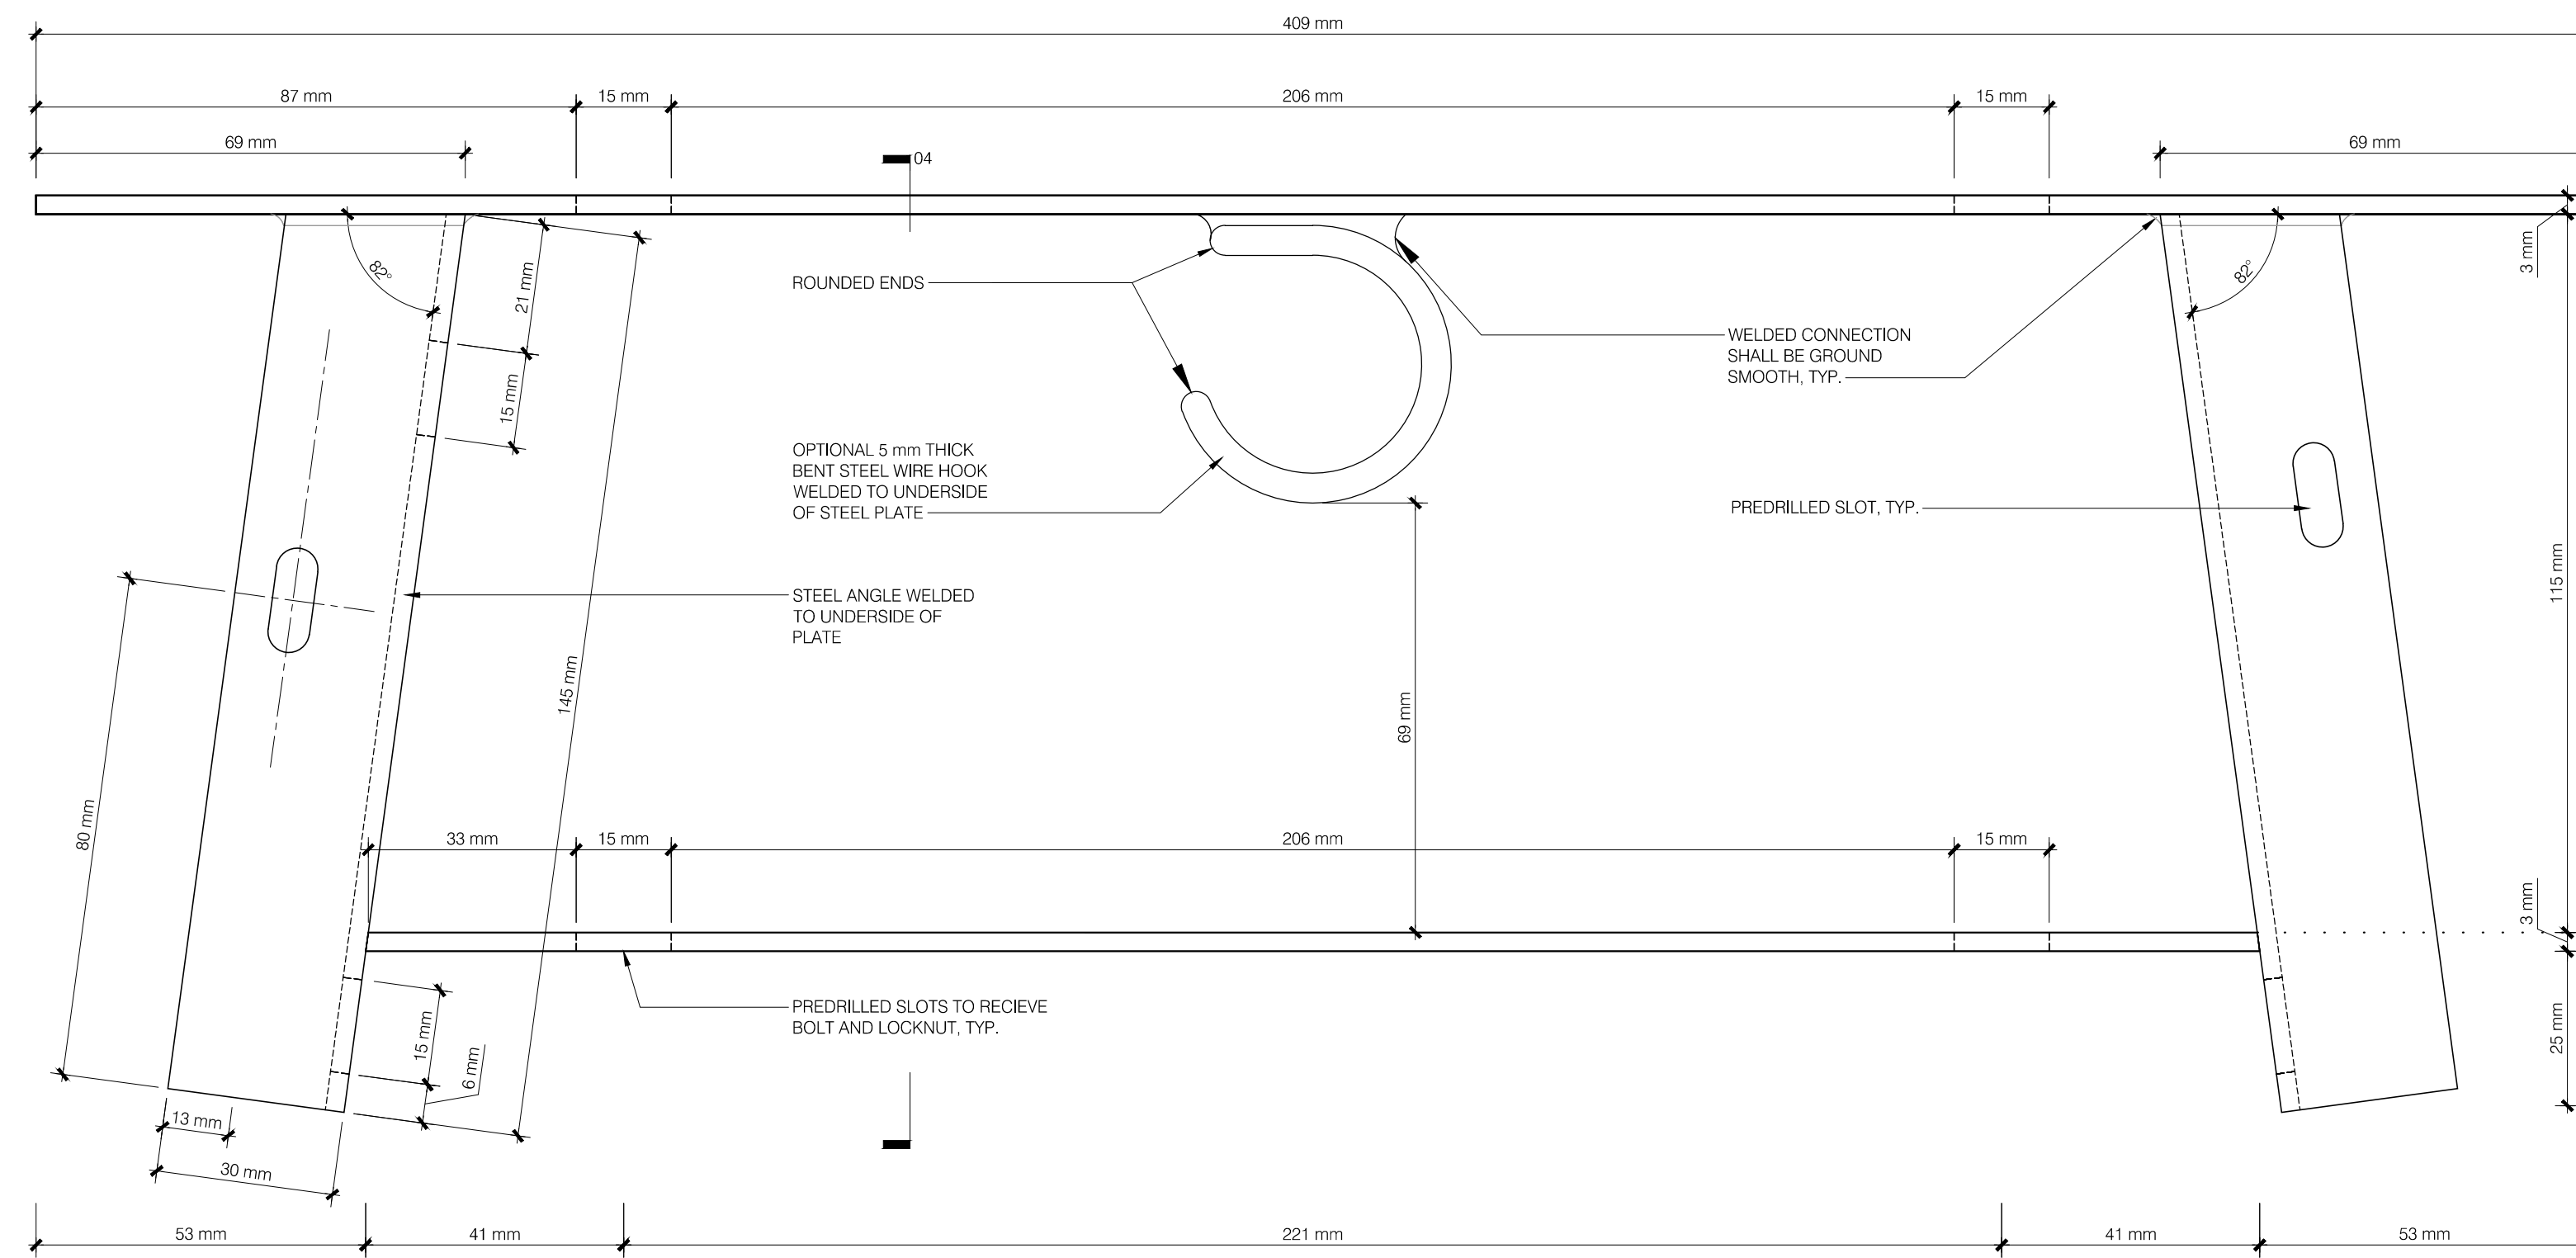

01 CHAIR RIGHT SIDE RECEPTOR ELEVATION
1:1 SCALE

02 CHAIR RIGHT SIDE RECEPTOR SECTION
1:1 SCALE

01 CHAIR LEFT SIDE RECEPTOR ELEVATION
1:1 SCALE

02 CHAIR LEFT SIDE RECEPTOR SECTION
1:1 SCALE

Receptor Scheme 1:1

01 DESK LEFT SIDE RECEPTOR ELEVATION
1:1 SCALE

02 DESK LEFT SIDE RECEPTOR SECTION
1:1 SCALE

03 DESK LEFT SIDE RECEPTOR ELEVATION
1:1 SCALE

04 DESK LEFT SIDE RECEPTOR SECTION
1:1 SCALE