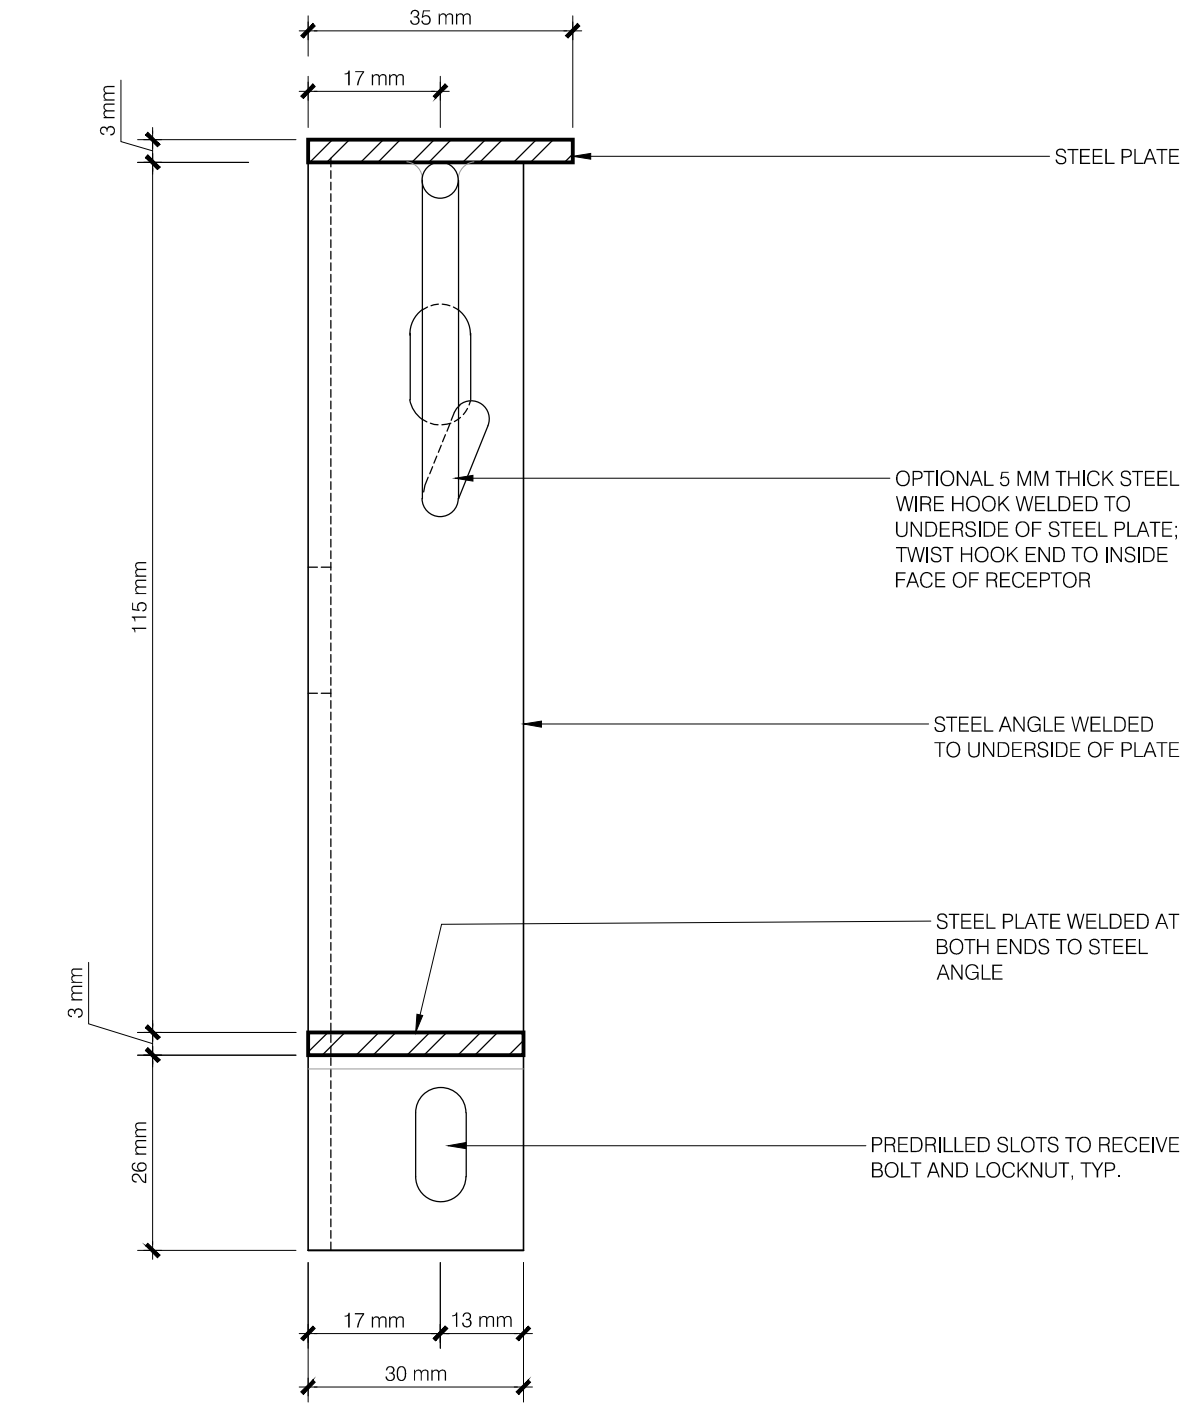

01 CHAIR RIGHT SIDE RECEPTOR ELEVATION
1:1 SCALE

02 CHAIR RIGHT SIDE RECEPTOR SECTION
1:1 SCALE

01 CHAIR LEFT SIDE RECEPTOR ELEVATION
1:1 SCALE

02 CHAIR LEFT SIDE RECEPTOR SECTION
1:1 SCALE

Receptor Scheme 1:1

01 DESK LEFT SIDE RECEPTOR ELEVATION
1:1 SCALE

02 DESK LEFT SIDE RECEPTOR SECTION
1:1 SCALE

03 DESK LEFT SIDE RECEPTOR ELEVATION
1:1 SCALE

04 DESK LEFT SIDE RECEPTOR SECTION
1:1 SCALE